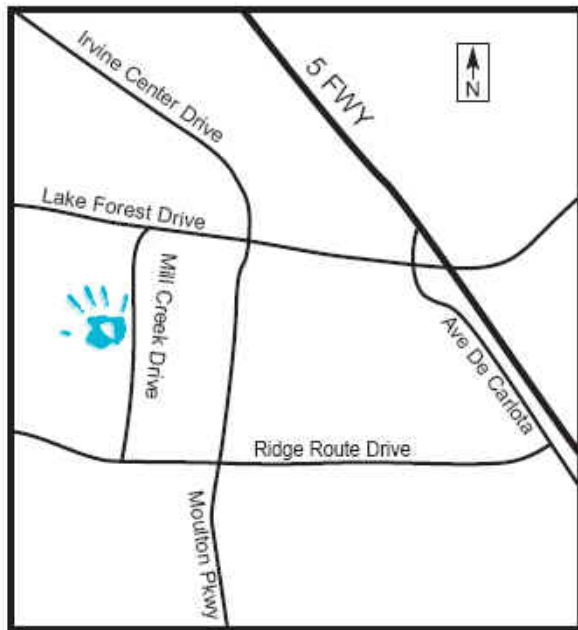

## DIRECTIONS

### From South Orange County

Take the 5 Freeway NORTH  
Exit Lake Forest Drive and turn LEFT  
Pass Moulton Parkway  
Next light Mill Creek Drive/Scientific Way turn LEFT  
Second driveway on RIGHT  
Building immediately on RIGHT

### From North Orange County

Take the 5 Freeway SOUTH  
Exit Lake Forest Drive and turn RIGHT  
Pass Moulton Parkway  
Next light Mill Creek Drive/Scientific Way turn LEFT  
Second driveway on RIGHT  
Building immediately on RIGHT

### From Local Surface Streets

Take Moulton Parkway NORTH  
Turn LEFT on Lake Forest Drive  
Next light Mill Creek Drive/Scientific Way turn LEFT  
Second driveway on RIGHT  
Building immediately on RIGHT